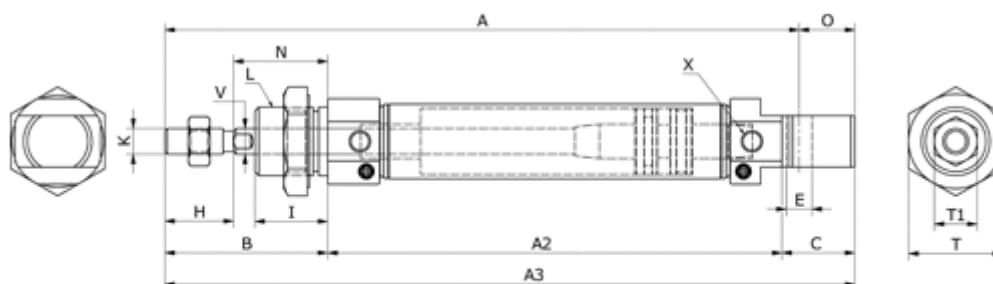

Data Sheet

Article number: 58MIC20S0040CAG

Description: Cylinder MIC-20x40-S-CA-G, Ø20x40
Double acting with cushin type - port 1/8"

Measures

A	= 115	I	= 20	V = 8
A2	= 62	K	= M8x1,25	X = 1/8"
A3	= 126	L	= M22x1,5	
B	= 44	N	= 24	
Bore diameter	= 20	O	= 11	
C	= 20	Stroke	= 40	
E	= 8	T	= 12	
HS	= 20	T1	= 29	